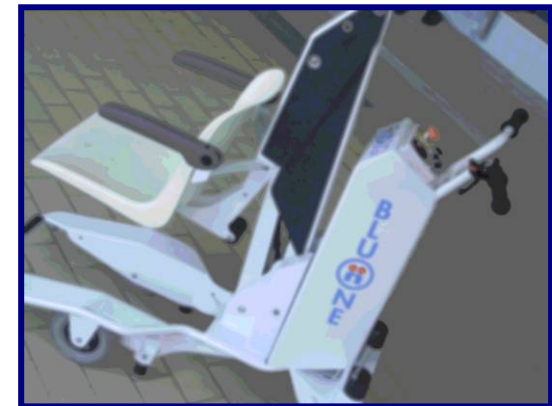

***ALL THE ABOVE-MENTIONED FEATURES MAKE
A UNIQUE PORTABLE POOL LIFT.***

**DIGI Project s.n.c. via Roma 8, 46023 Gonzaga (MN) -ITALY
Tel/Fax: +39 (0)376528788 Cell. +39 3383772084
Sito: www.digiproject.biz E-Mail: info@digiproject.biz**