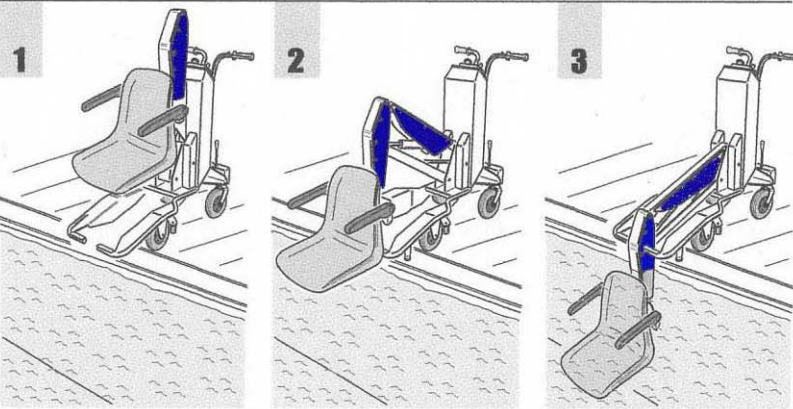

OVERALL DIMENSIONS

BLUONE

DiGi