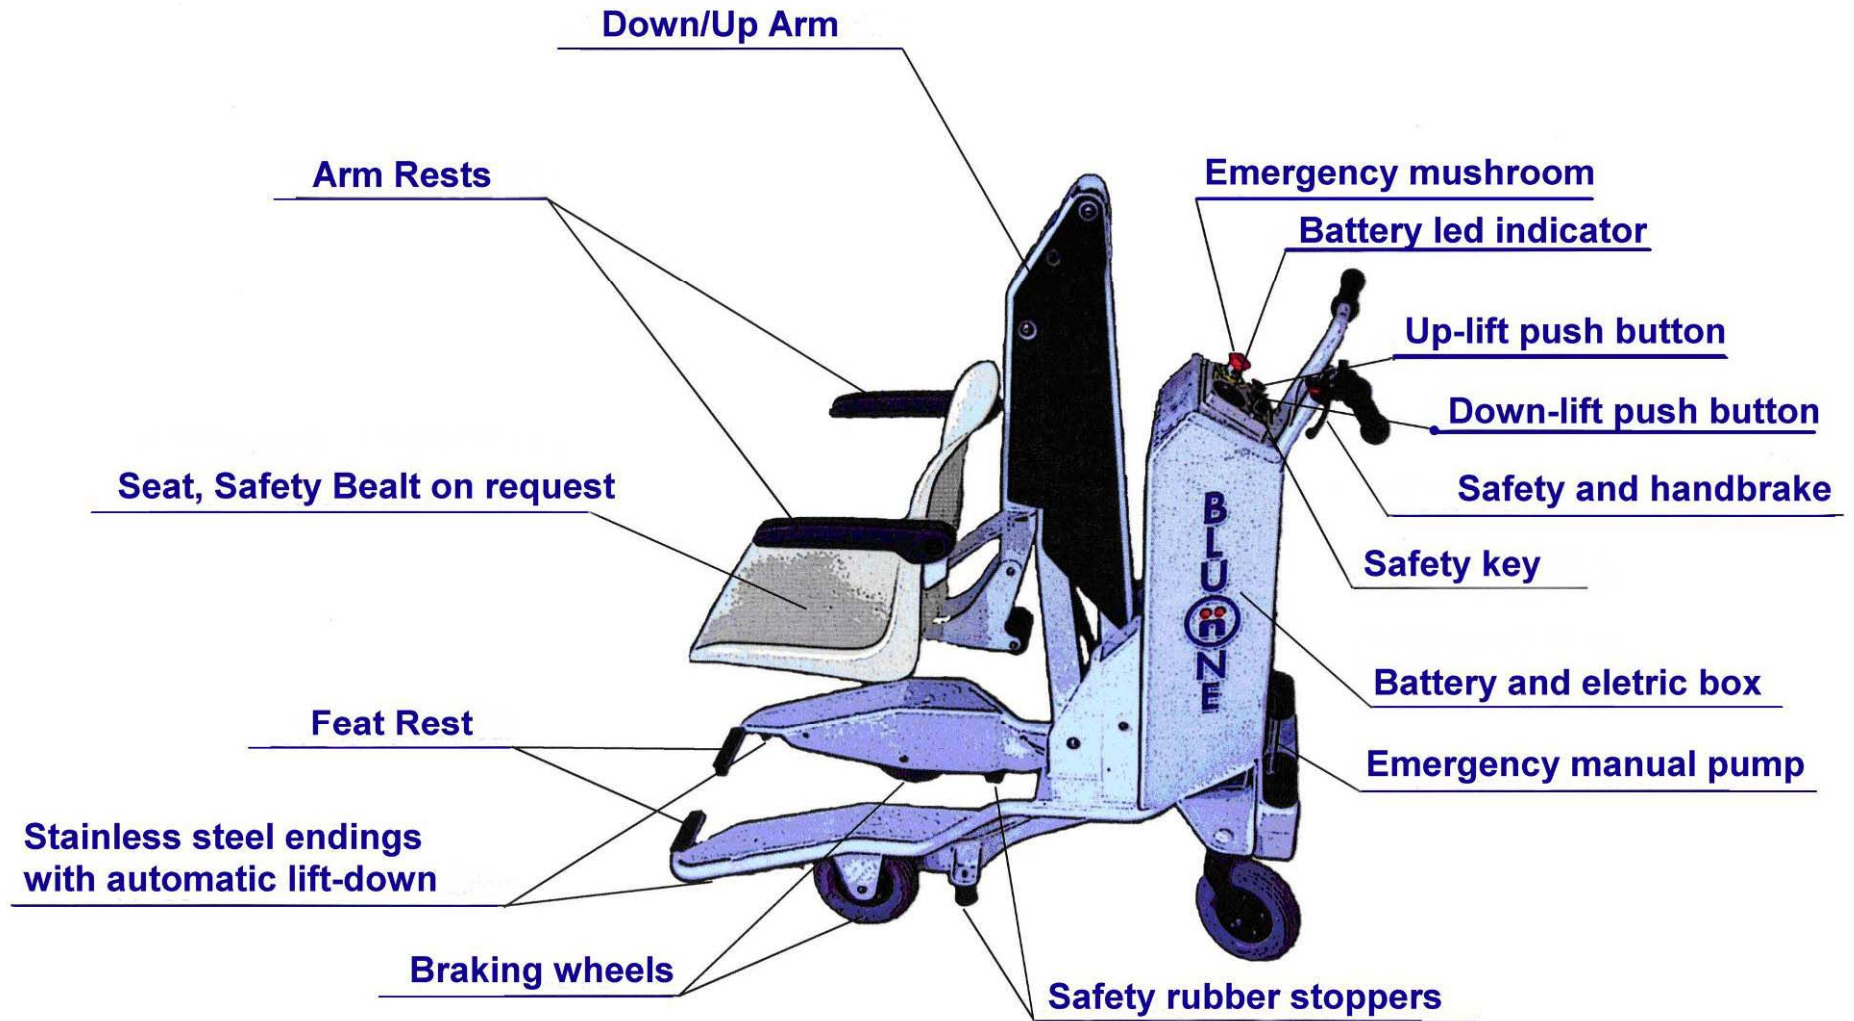

INNOVATIVE FEATURES

BLUONE is a device to transfer people to and from pools, dressing rooms and other places in an easy, smooth and safe way.

BLUONE is easy to use. The person is seated on the front seat. You go close to the pool edge or border-line and you stop with the lever –otherwise the device does not work. You start the seat lift-down by pushing the **DOWN** push-button.

IS EQUIPPED WITH 5 SAFETY LEVELS

1 – Key starter and Safety red mushroom.

2 – Handbrake. If the handbrake is engaged, the lift-down arm can work.

3 – The arm lifts down and two stainless-steel endings with rubber cover lean on the ground to ensure stability.

*4 – The lift is equipped with an emergency manual pump.
Use it in case of Electrical power failure.*

5 – Rubber stoppers between front and rear wheels to prevent the lift to go in the water.

TECHNICAL SPECIFICATIONS

- *Lifting Capacity: Kgs. 110*
- *Max. arm travel: mms. 1150*
- *Time of down-lifting with weight: sec. 23*
- *Time of up-lifting with weight: sec. 17*

- *Total weight: Kgs. 120*
- *Frame: electro galvanized steel FE510.*
- *180° powder coating finish*
- *Power: 24 V. battery –battery life: 40 cycles (approx.)*
- *Voltage: 24 V.*
- *Electric box*
- *Cable winder for battery charger*