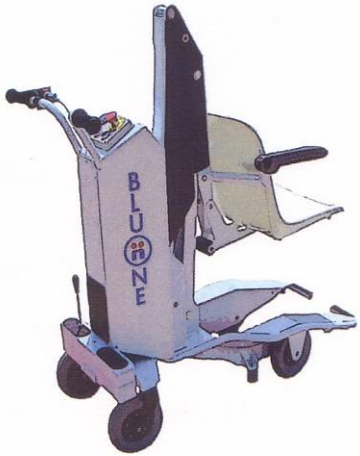

Our pool lift comes from our skilled experience in the motion and mechanics sector, our strong push for innovative solutions, non-stop research and design in the pool access field.

*Our company wishes to fill gaps and gives a real hand to those inner needs related to access issues –
A Free life wherever you are!*

INNOVATIVE FEATURES

BLUONE is a device to transfer people to and from pools, dressing rooms and other places in an easy, smooth and safe way.

BLUONE is easy to use. The person is seated on the front seat. You go close to the pool edge or border-line and you stop with the lever –otherwise the device does not work. You start the seat lift-down by pushing the **DOWN** push-button.

IS EQUIPPED WITH 5 SAFETY LEVELS

1 – Key starter and Safety red mushroom.

2 – Handbrake. If the handbrake is engaged, the lift-down arm can work.

3 – The arm lifts down and two stainless-steel endings with rubber cover lean on the ground to ensure stability.