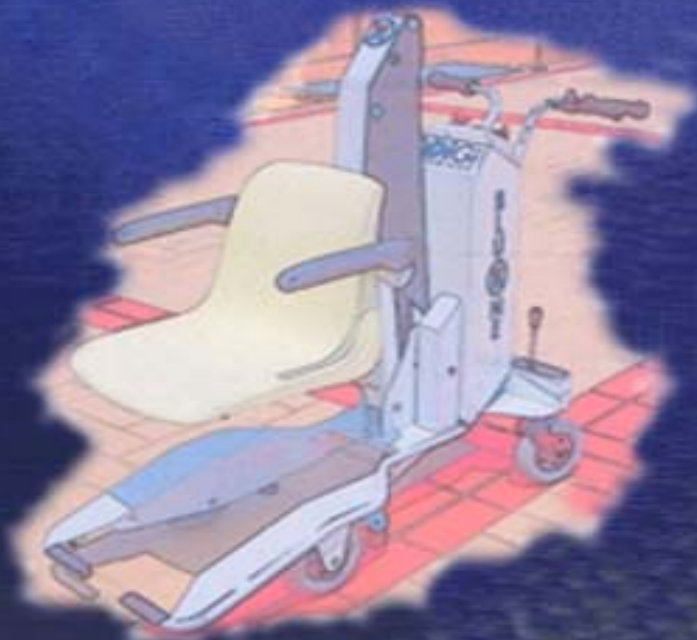

BLU  ONE

By

 DiGi
PROJECT

A free life wherever you are

www.digiproject.biz info@digiproject.biz

Digi Project is glad to introduce you to the new and unique

THE PORTABLE POOL LIFT FOR PEOPLE WITH DISABILITIES

Our pool lift comes from our skilled experience in the motion and mechanics sector, our strong push for innovative solutions, non-stop research and design in the pool access field.

*Our company wishes to fill gaps and gives a real hand to those inner needs related to access issues –
A Free life wherever you are!*

INNOVATIVE FEATURES

BLUONE is a device to transfer people to and from pools, dressing rooms and other places in an easy, smooth and safe way.

BLUONE is easy to use. The person is seated on the front seat. You go close to the pool edge or border-line and you stop with the lever –otherwise the device does not work. You start the seat lift-down by pushing the **DOWN** push-button.