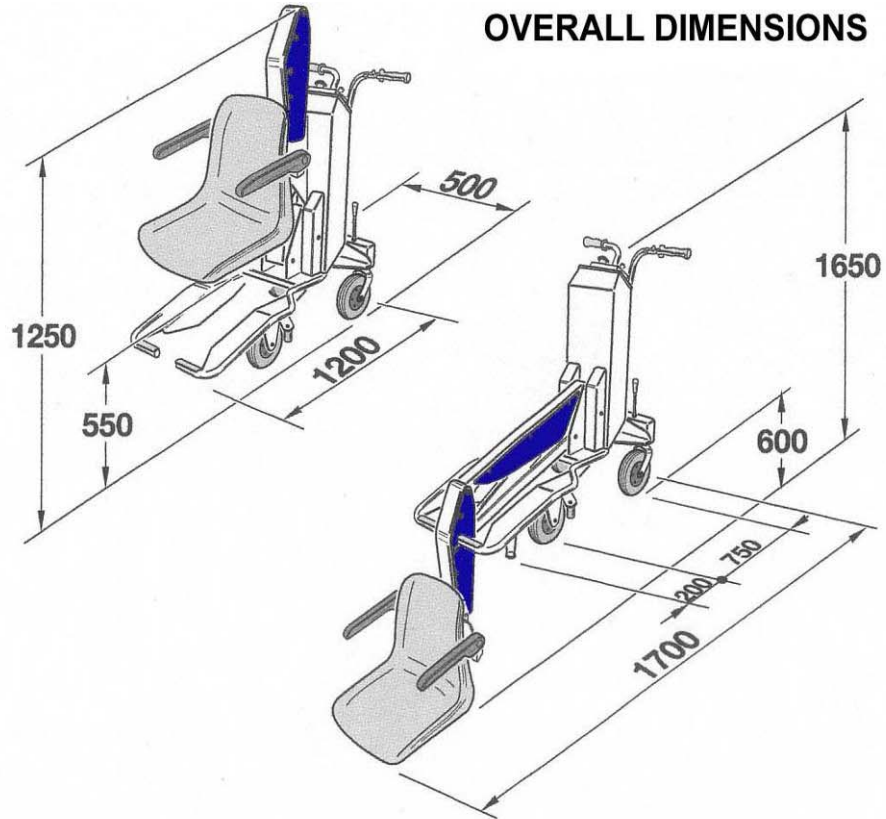

OVERALL DIMENSIONS