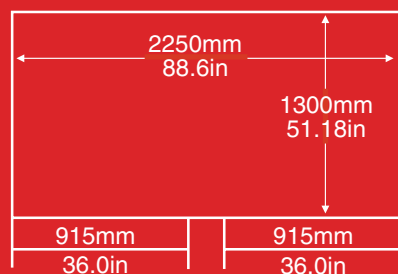

Dimensions

Height 935mm/36.8in
Depth 1473mm/58.0in
Width 635mm/25.0in

Weight

Drive Frame 39kg/86lbs
Support Handle 15kg/33lbs
Total Weight 54kg/119lbs

Clearances

Wheelchair loading/unloading requires a minimum straight line clearance of approximately 3m/10ft. The diagram below shows typical clearances required on turnback stairways. Dimensions vary with stairway width and operator experience. Consult Garaventa or your local representative for clearance verification.