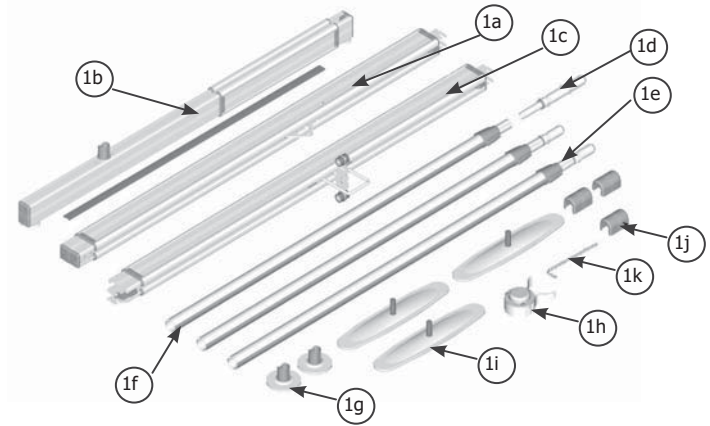

Easytrack - 3 Post System & Bath adaptor

with pivoting track

Maximum capacity : 200 kg / 440 lb / 31.43