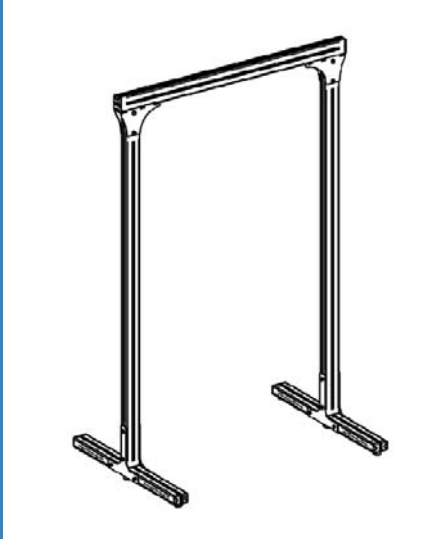

# Easytrack - 3 Post System & Bath adaptor

with pivoting track

Maximum capacity : 200 kg / 440 lb / 31.43

2

√ = Included / O = Optional

# PART	DESCRIPTION	
1a #700.10750	Easytrack - Extendable track & standard trolley - 1 piece	√
1b #700.10880	Easytrack - Bath adaptor - 1 piece	√
1c #700.10250	Easytrack - X-Y Tracks 300 cm (118 in) - 1 piece	√
1d #700.10500	Easytrack - Standard post - 2 pieces	√
1e #700.10455	Easytrack - Pivot post - 1 pieces	√
1f #700.10230	Easytrack - Blue plastic strip - 6 pieces	√
1g #700.10350	Easytrack - Round foot plate - 2 pieces	√
1h #700.10600	Easytrack - Clip-on level - 1 piece	√
1i #700.10400	Easytrack - Top plate - 3 pieces	√
1j #200.10720	Easytrack - Round blue cap - 3 pieces	√
1k #000.03280	Easytrack - Allen key 6mm - 1 piece	√
Transport Bag		
#002.10450	Easytrack transport bag	O
2 #700.08310	Reacher - 61 cm (24 in.)	O
2 #700.08320	Reacher - 91 cm (36 in.)	O