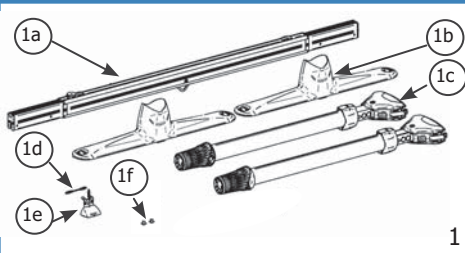

2406mm - 1830mm
94 1/2" - 72"
3230mm - 2210mm
127" - 87"
1075mm
42 1/2"
900mm
35 1/2"
2930mm - 1910mm
115 1/2" - 75"

# PRODUCT	DESCRIPTION
#9720090	Easytrack FS REP Free standing system for fixed and portable ceiling lifts

Easytrack FS - Demo

Maximum capacity : 200 kg / 440 lb / 31.43 st

1

2

3

4

√ = Included / O = Optional

# PART	DESCRIPTION	
1a	#700.17260 Easytrack FS REP - Extendable track with knob device - 1 piece	√
1b	#700.17100 Easytrack FS - Base - 2 pieces	√
1c	#700.17000 Easytrack FS - Post - 2 pieces	√
1d	#402.15505 Charger extension cable - 1 piece	√
1e	#700.17180 FS charger Contact box - 1 piece	√
1f	#200.17280 Track lift guides - on the extendable track	√
Optional Protective Bag Kit		
2	#002.17010 Protective Bag Kit (Including : #002.17100, #002.17250 & 2 X #002.17000)	O
2a	#002.17250 1 Rail bag	O
2b	#002.17100 1 Base bag	O
2c	#002.17000 1 Post bag	O
EasyKart		
3	#700.17500 Easytrack FS Transport cart	O
4	#700.08310 Reacher - 61 cm (24 in.)	O
4	#700.08320 Reacher - 91 cm (36 in.)	O