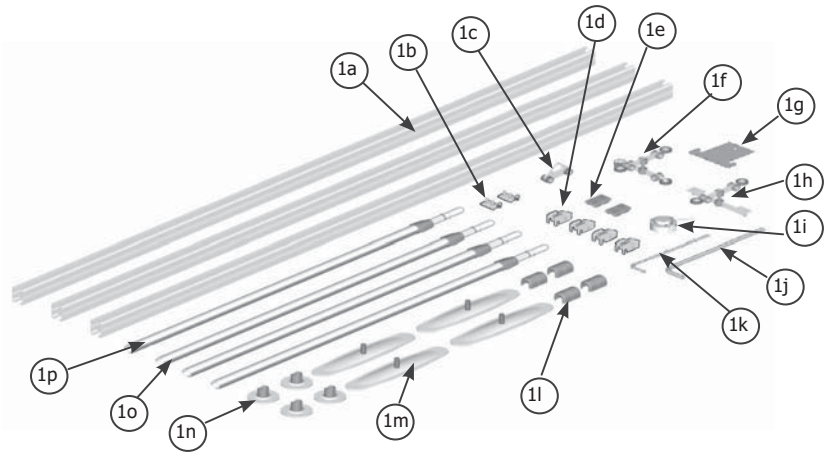

Easytrack - 4 Post X-Y System

with moving 3rd track

Maximum capacity : 200 kg / 440 lb / 31.43 st