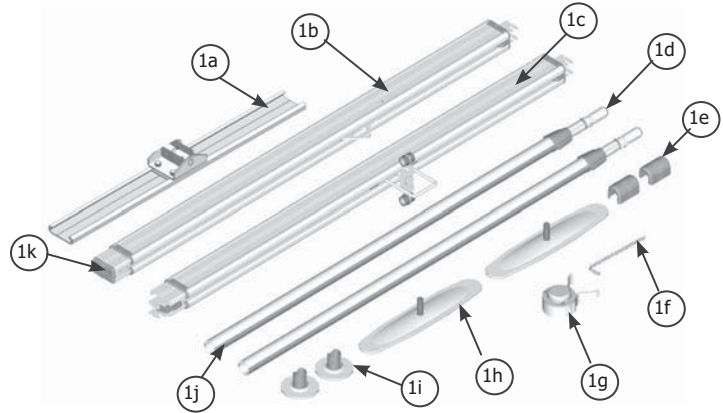

Easytrack - 2 Post & 1 Wall bracket System

with pivoting track

Maximum capacity : 200 kg / 440 lb / 31.43 st