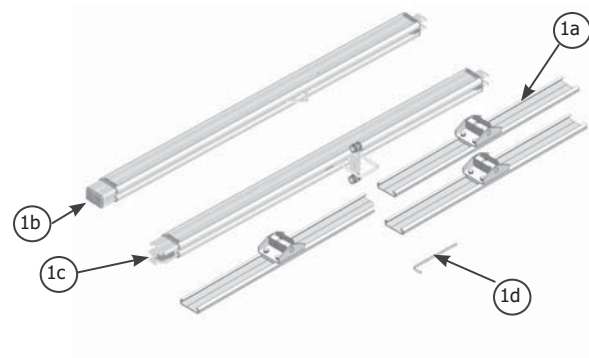

Easytrack - 3 Wall brackets System

with moving track

Maximum capacity : 200 kg / 440 lb / 31.43 st