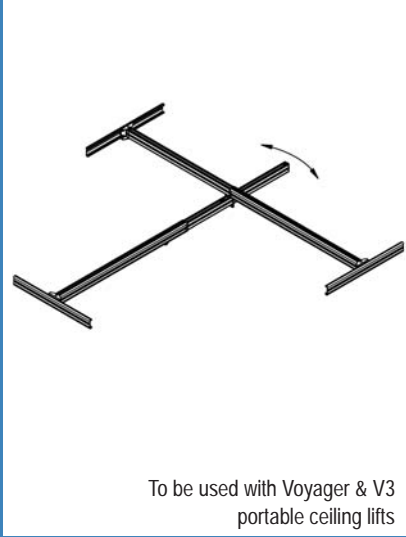

# PRODUCT	DESCRIPTION
#9321010	Easytrack - 2 Post floor to ceiling pressure fit system & 1 Wall bracket

# Easytrack - 2 Post & 1 Wall bracket System

with pivoting track

Maximum capacity : 200 kg / 440 lb / 31.43 st

√ = Included / O = Optional

# PART	DESCRIPTION	
1a #700.10860	Wall Bracket - 100 cm (39 in) - 1 piece	√
1b #700.10850	Easytrack - Pivoting extendable track 300 cm (118 in) & standard trolley - 1 piece	√
1c #700.10800	Easytrack - Extendable track 300 cm (118 in) & swivel trolley - 1 piece	√
1d #700.10500	Easytrack - Standard post - 2 pieces	√
1e #200.10720	Easytrack - Round blue cap - 2 pieces	√
1f #000.03280	Easytrack - Allen key 6mm - 1 piece	√
1g #700.10600	Easytrack - Clip-on level - 1 piece	√
1h #700.10400	Easytrack - Top plate - 2 pieces	√
1i #700.10350	Easytrack - Round foot plate - 2 pieces	√
1j #700.10230	Easytrack - Blue plastic strip - 4 pieces	√
1k #200.11050	Easytrack - Flat blue cap - 1 piece	√
Transport Bag		
#002.10450	Easytrack transport bag	O
2 #700.08310	Reacher - 61 cm (24 in.)	O
2 #700.08320	Reacher - 91 cm (36 in.)	O