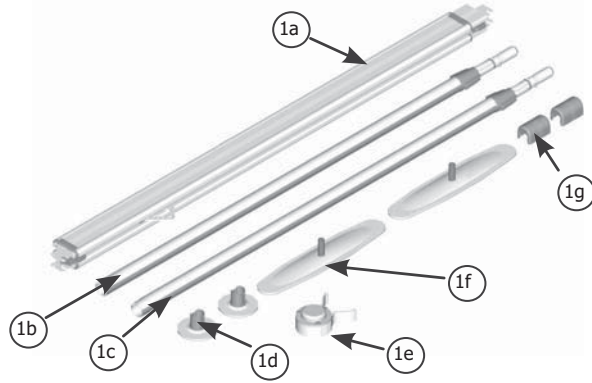

Easytrack - 2 Post System

Maximum capacity : 200 kg / 440 lb / 31.43 st