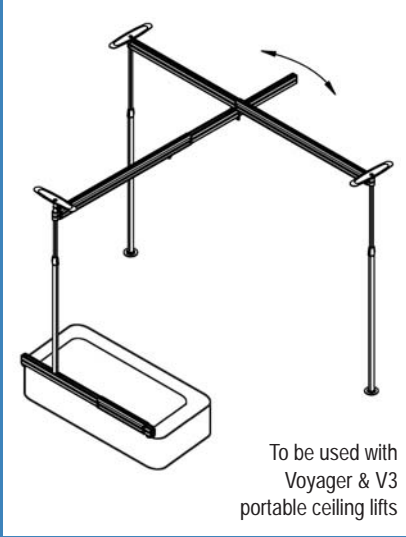

To be used with Voyager & V3 portable ceiling lifts

For Portable ceiling lifts

# PRODUCT	DESCRIPTION
#9330110	Easytrack - 3 Post floor to ceiling pressure fit system & 1 Bath adaptor