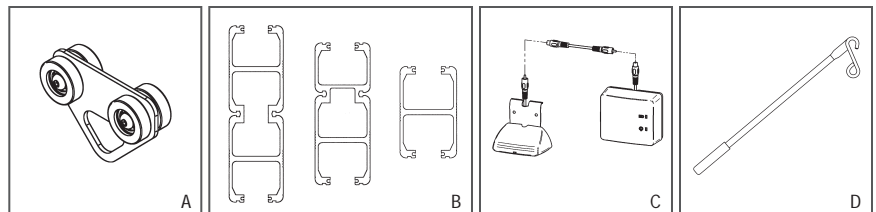

PARTS TO BE ORDERED SEPARATELY

A	#700.10650	Trolley- KWIKtrak (for portable ceiling lift)
B	#200.12810	KWIKtrak 90 mm - Straight 3.0 m
B	#200.12872	KWIKtrak 140 mm - Straight 3.5 m
B	#200.12870	KWIKtrak 140 mm - Straight 4.5 m
B	#200.12882	KWIKtrak 180 mm - Straight 3.5 m
B	#200.12884	KWIKtrak 180 mm - Straight 4.5 m
B	#200.12880	KWIKtrak 180 mm - Straight 6.0 m
C	#700.15510	Charger interface (for fixed ceiling lift)
D	#700.08310	Reacher - 61 cm (24 in.)
D	#700.08320	Reacher - 91 cm (36 in.)