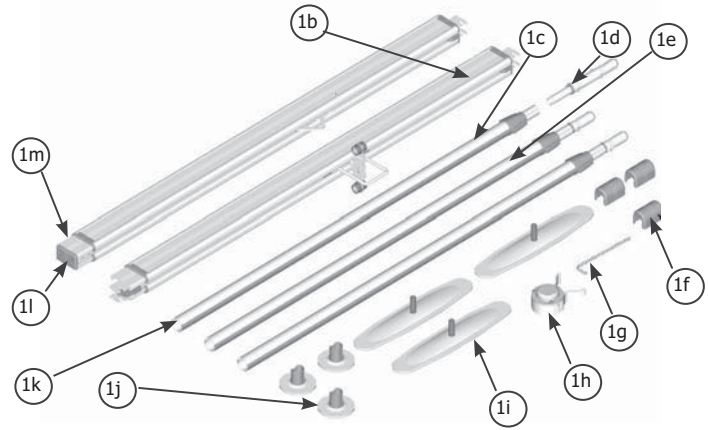

Easytrack - 3 Post System

with pivoting 3rd track

Maximum capacity : 200 kg / 440 lb / 31.43 st