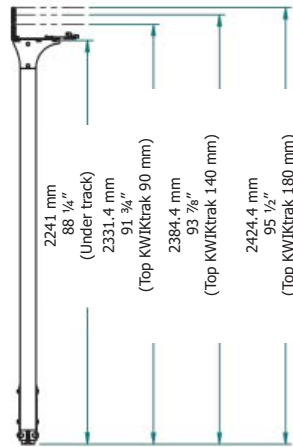

To be used with...
Fixed ceiling lifts: V4 - V4i - V10
Portable ceiling lifts: All

# PRODUCT	DESCRIPTION
#700.11900	Semi-permanent rack KWIKtrak

Semi-permanent rack

KWIKtrak 90 mm, 140 mm, 180 mm

MAXIMUM TRACK LENGTH VS LIFT CAPACITY & TRACK SIZE					
LIFT CAPACITY			KWIKTRAK*		
kg	lb	st	90mm	140mm	180mm
200	440	31.43	2.5 m	4.5 m	6 m
270	600	42.86		3.5 m	5 m
455	1000	71.43			4 m

* Track and Trolley or Charger interface not included

PARTS TO BE ORDERED SEPARATELY

A	#700.10650	Trolley- KWIKtrak (for portable ceiling lift)
B	#200.12810	KWIKtrak 90 mm - Straight 3.0 m
B	#200.12872	KWIKtrak 140 mm - Straight 3.5 m
B	#200.12870	KWIKtrak 140 mm - Straight 4.5 m
B	#200.12882	KWIKtrak 180 mm - Straight 3.5 m
B	#200.12884	KWIKtrak 180 mm - Straight 4.5 m
B	#200.12880	KWIKtrak 180 mm - Straight 6.0 m
C	#700.15510	Charger interface (for fixed ceiling lift)
D	#700.08310	Reacher - 61 cm (24 in.)
D	#700.08320	Reacher - 91 cm (36 in.)