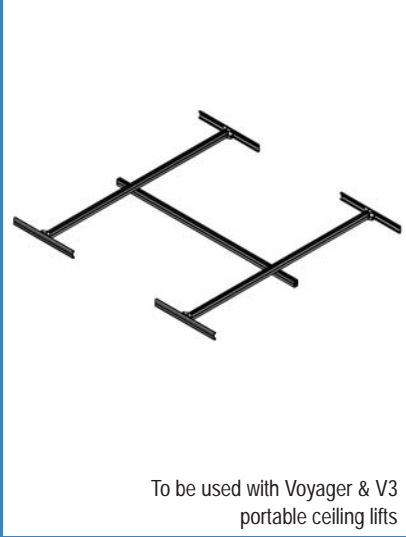

# Easytrack - 3 Wall brackets System

with moving track

Maximum capacity : 200 kg / 440 lb / 31.43 st

√ = Included / O = Optional

# PART	DESCRIPTION	
1a	#700.10860 Wall Bracket - 100 cm (39 in) - 3 piece	√
1b	#700.10850 Easytrack - Pivoting extendable track 300 cm (118 in) & standard trolley - 1 piece	√
1c	#700.10800 Easytrack - Extendable track 300 cm (118 in) & swivel trolley - 1 piece	√
1d	#000.03280 Easytrack - Allen key 6mm - 1 piece	√
Transport Bag		
	#002.10450 Easytrack transport bag	O
2	#700.08310 Reacher - 61 cm (24 in.)	O
2	#700.08320 Reacher - 91 cm (36 in.)	O