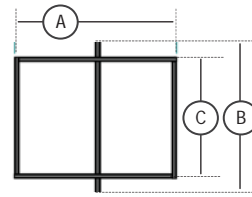

To be used with...
Portable ceiling lifts: All
Fixed ceiling lifts: V4 - V4i - V10