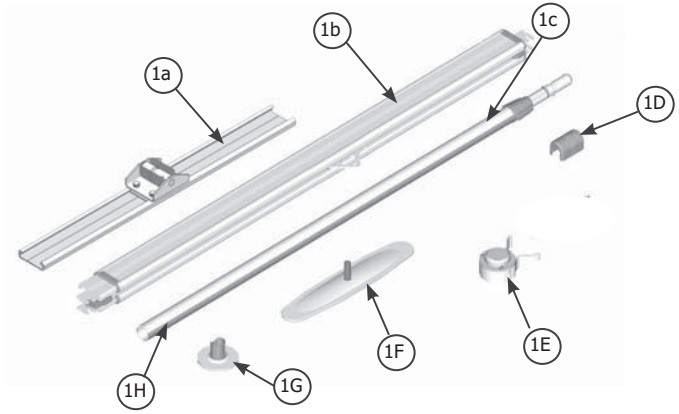

Easytrack - 1 Post & 1 Wall bracket System

Maximum capacity : 200 kg / 440 lb / 31.43 st