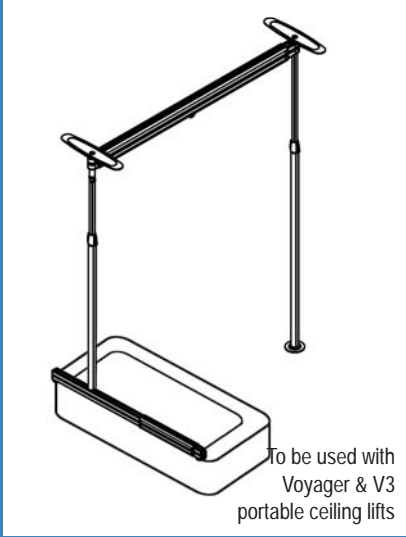

For Portable ceiling lifts

# PRODUCT	DESCRIPTION
#9220110	Easytrack- 2 Post floor to ceiling pressure fit system & Bath adaptor