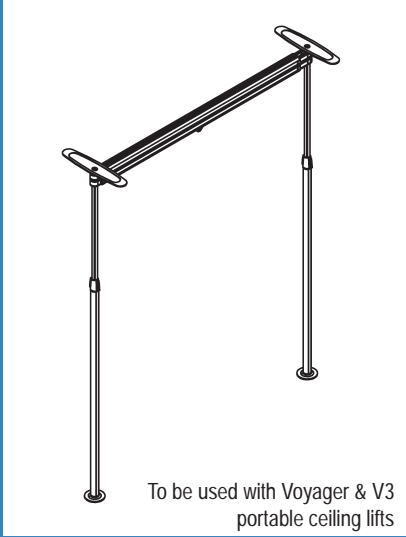

# PRODUCT	DESCRIPTION
#9720090	Easytrack FS REP Free standing system for fixed and portable ceiling lifts

# Easytrack FS - Demo

Maximum capacity : 200 kg / 440 lb / 31.43 st

1

2

3

4

√ = Included / O = Optional

# PART	DESCRIPTION	
1a	#700.17260 Easytrack FS REP - Extendable track with knob device - 1 piece	√
1b	#700.17100 Easytrack FS - Base - 2 pieces	√
1c	#700.17000 Easytrack FS - Post - 2 pieces	√
1d	#402.15505 Charger extension cable - 1 piece	√
1e	#700.17180 FS charger Contact box - 1 piece	√
1f	#200.17280 Track lift guides - on the extendable track	√
Optional Protective Bag Kit		
2	#002.17010 Protective Bag Kit (Including : #002.17100, #002.17250 & 2 X #002.17000)	O
2a	#002.17250 1 Rail bag	O
2b	#002.17100 1 Base bag	O
2c	#002.17000 1 Post bag	O
EasyKart		
3	#700.17500 Easytrack FS Transport cart	O
4	#700.08310 Reacher - 61 cm (24 in.)	O
4	#700.08320 Reacher - 91 cm (36 in.)	O