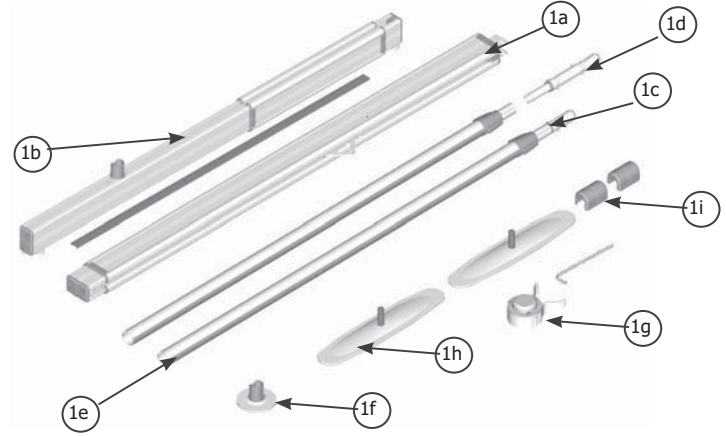

Easytrack - 2 Post System & 1 Bath adaptor

Maximum capacity : 200 kg / 440 lb / 31.43 st