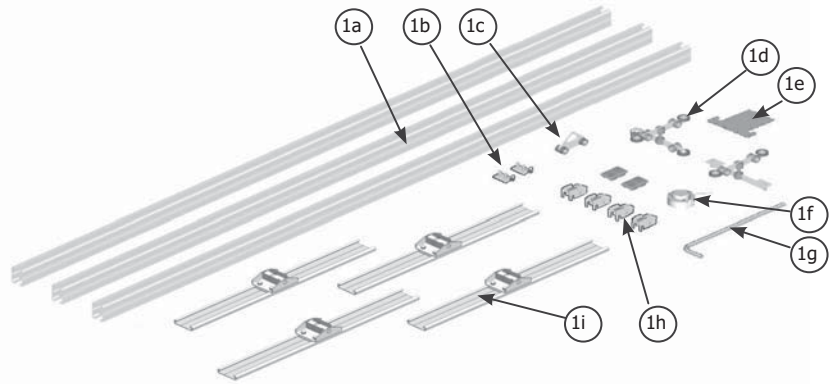

Easytrack - 4 Wall brackets X-Y System with moving 3rd track

Maximum capacity : 200 kg / 440 lb / 31.43 st