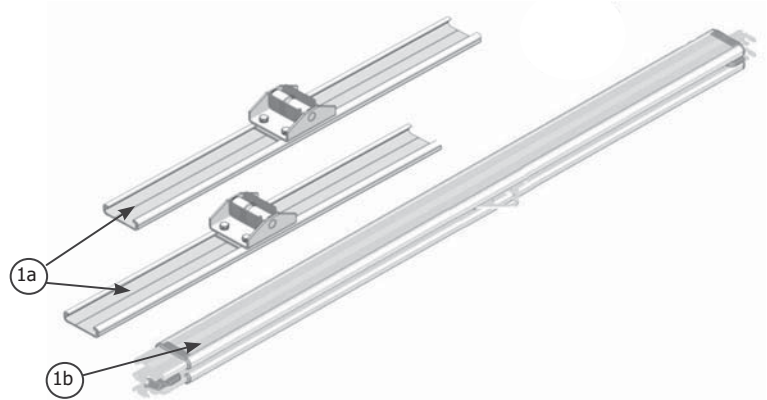

Easytrack - 2 Wall brackets System

Maximum capacity : 200 kg / 440 lb / 31.43 st