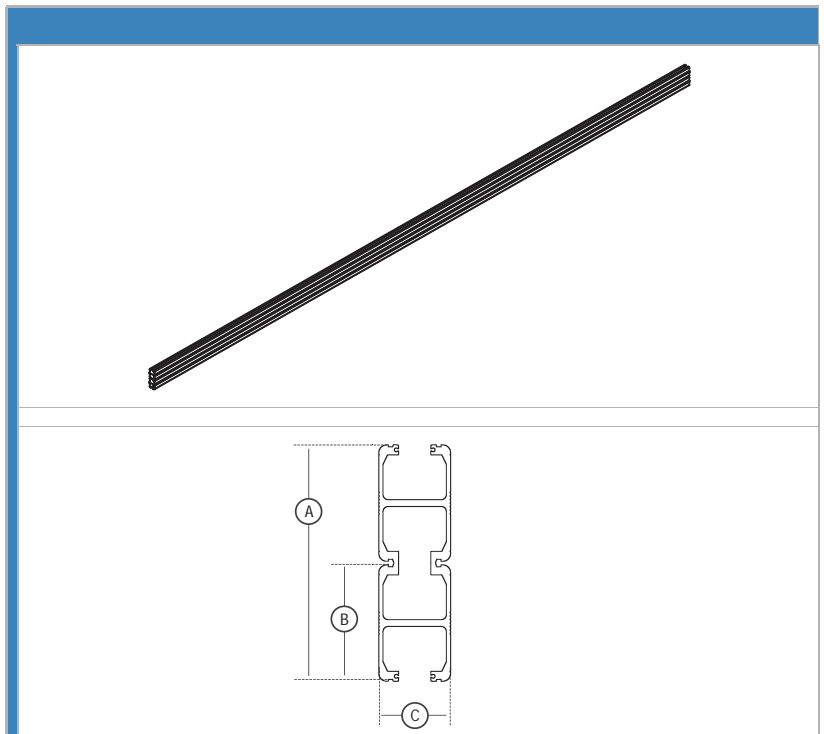

KWIKtrak

- a configuration to suit every need
- easier & faster to install
- a complete system of components
- aesthetically pleasing
- reduces space required for curves by 1/3
- ideally suited for use in confined areas

Ceiling fastened track

# PRODUCT	DESCRIPTION
#200.12881	KWIKtrak 180 mm - Straight track 2.5 meter length
#200.12882	KWIKtrak 180 mm - Straight track 3.5 meter length
#200.12883	KWIKtrak 180 mm - Straight track 4.0 meter length
#200.12884	KWIKtrak 180 mm - Straight track 4.5 meter length
#200.12885	KWIKtrak 180 mm - Straight track 5.0 meter length
#200.12886	KWIKtrak 180 mm - Straight track 5.5 meter length
#200.12880	KWIKtrak 180 mm - Straight track 6.0 meter length

KWIKtrak 180 mm

DIMENSIONS		
A	183 mm	7 3/16"
B	90 mm	3 9/16"
C	55 mm	2 3/16"