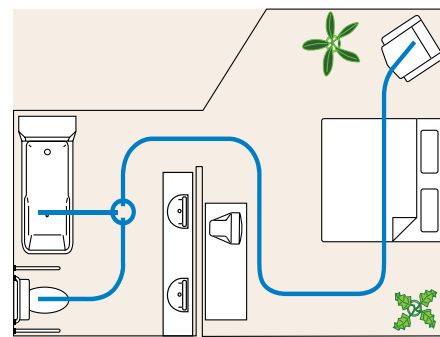

to point transfers. The addition of a curved track allows access to the bathroom for toilet and bathing needs. Optional turntables, exchangers and gates eliminate almost all mobility barriers and allow you to use the V4 to its fullest potential.

V4TM
CEILING TRACK LIFT

As a care provider you face numerous challenges through-out the day. Safely lifting and moving your loved one shouldn't be a strain on your back. Take care of your loved one and yourself too with help from BHM's V4 ceiling lift. The most technologically advanced lift on the market, the V4 safely and effortlessly lifts and transfers individuals from a chair to bed, bed to chair, into the bathtub or to the toilet. Powered by a high capacity rechargeable battery pack the V4 does all the work then waits in its charging station for when you need it again.

What is the best choice for you? A "J"-shaped track for easy point to point transfers? A room-covering "H" or "X-Y" track system with a movable 3rd rail? Or a personalized track system covering the entire room and adjoining bathroom?

"J" SHAPED TRACK SYSTEM

"H" OR "X-Y" TRACK SYSTEM

ROOM TO ROOM TRACK SYSTEM

HAND CONTROL

At the touch of a button the simple to use hand control allows you to raise, lower and move the lift left or right. There is even an optional wireless hand control available.