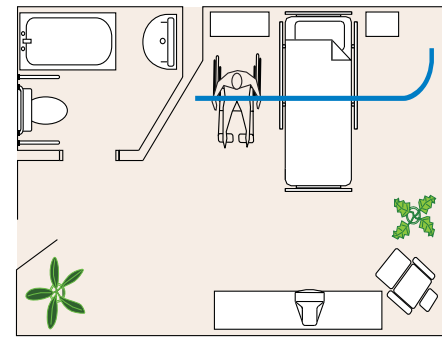

V4™

CEILING TRACK LIFT

The ideal solution to assist in lifting and transferring individuals challenged by a mobility impairment.

009.14006 Printed in Canada

BHM Medical Inc. Reserves the right to change or discontinue any specifications, design, features, model or accessories shown without notice. TM Trade-mark of BHM Medical Inc. All rights reserved. © BHM Medical Inc., 2006

V4TM
CEILING TRACK LIFT

As a care provider you face numerous challenges through-out the day. Safely lifting and moving your loved one shouldn't be a strain on your back. Take care of your loved one and yourself too with help from BHM's V4 ceiling lift. The most technologically advanced lift on the market, the V4 safely and effortlessly lifts and transfers individuals from a chair to bed, bed to chair, into the bathtub or to the toilet. Powered by a high capacity rechargeable battery pack the V4 does all the work then waits in its charging station for when you need it again.

What is the best choice for you? A "J"-shaped track for easy point to point transfers? A room-covering "H" or "X-Y" track system with a movable 3rd rail? Or a personalized track system covering the entire room and adjoining bathroom?