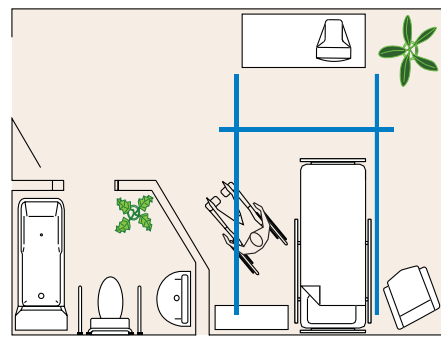

"H" OR "X-Y" TRACK SYSTEM