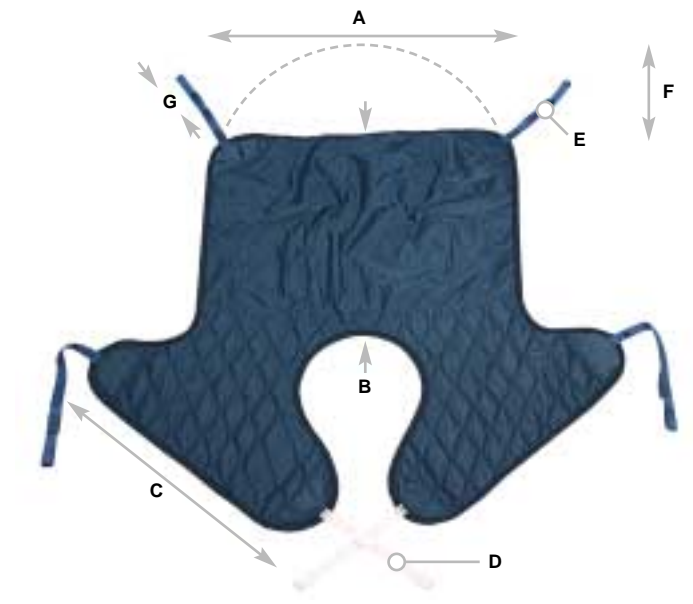

Lifting Capacity

125 kg (20 stone)

185 kg (30 stone)